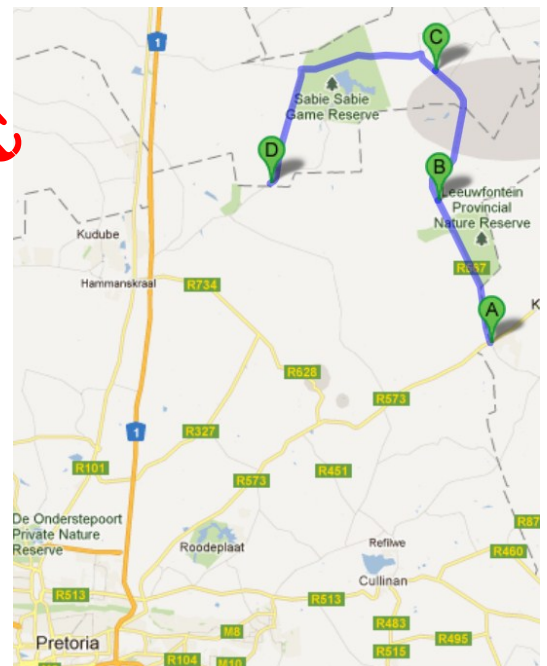

# VORTEX CYCLE CHALLENGE

Date : 15 January 2012  
Venue : Big Tree shopping mall, Moloto  
Distance : 112Km R60  
60Km R60  
30Km R60

Start : From 7:00  
Timing : Digitime  
Entries : Line entries from 5:30

## Directions

From the Zambesi offramp turn east on the R513 heading towards Cullinan.  
After 1.2km turn left onto the R573 (Moloto road).  
Carry on for 44.3Km.  
Big Tree shopping mall on left hand side.

GPS S25°27'55", O28°37'19"

**VERY LITTLE TRAFFIC**

Lots to eat and drink.